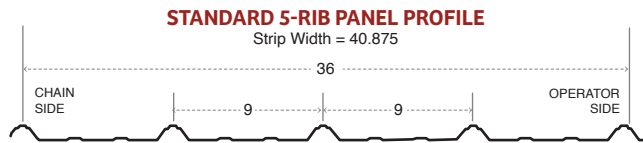

ALSO AVAILABLE IN CRINKLE FINISH *

Standard 5 Rib Panel Profile

Buckeye Wave Profile

Fasteners

Woodbinder Kwikseal MB Screws	
ZXL MB Woodbinder Screws	
Steelbinder ZXL Screws	
Steelbinder Eclipse Screws	
Steelbinder Tapping Screws	