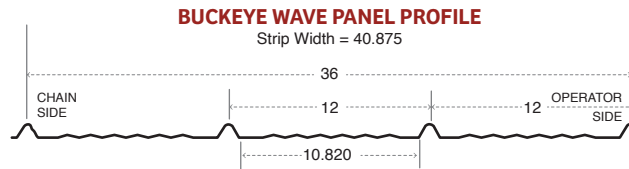

ALSO AVAILABLE IN CRINKLE FINISH *

Standard 5 Rib Panel Profile

Buckeye Wave Profile

Fasteners

Woodbinder Kwikseal MB Screws	
ZXL MB Woodbinder Screws	
Steelbinder ZXL Screws	
Steelbinder Eclipse Screws	
Steelbinder Tapping Screws	

Trim Profiles

<p>RIDGE CAP 12" & 16"</p> <p>PAINTED SIDE</p> <p>0.875" 3" 2.5"</p> <p>1" 3.5" 3.875"</p>	<p>OVERHEAD DOOR TRIM</p> <p>8.875" 2" 1"</p> <p>1"</p>	<p>OHIO SLIDING DOOR JAMB</p> <p>3.5" 2" 1"</p> <p>5.25"</p>	<p>Z-FLASHING</p> <p>1.75" 0.875" 1.5"</p>	<p>LARGE OUTSIDE CORNER</p> <p>RESIDENTIAL CORNER</p> <p>3.875" 1" 0.75" 0.75" 1" 4" 2.5" 0.75" 1"</p>
<p>END WALL & TRANSITION</p> <p>4.125" 11.375" 5.75" 6"</p>	<p>RAKE TRIM</p> <p>4" 0.5" 0.5" 3"</p>	<p>SIDE WALL</p> <p>4" 90° 4" 1" 60° 3/4"</p>	<p>EAVE TRIM</p> <p>3.875" 1.5"</p>	<p>BASE ANGLE</p> <p>2.375" 1" 0.75"</p>