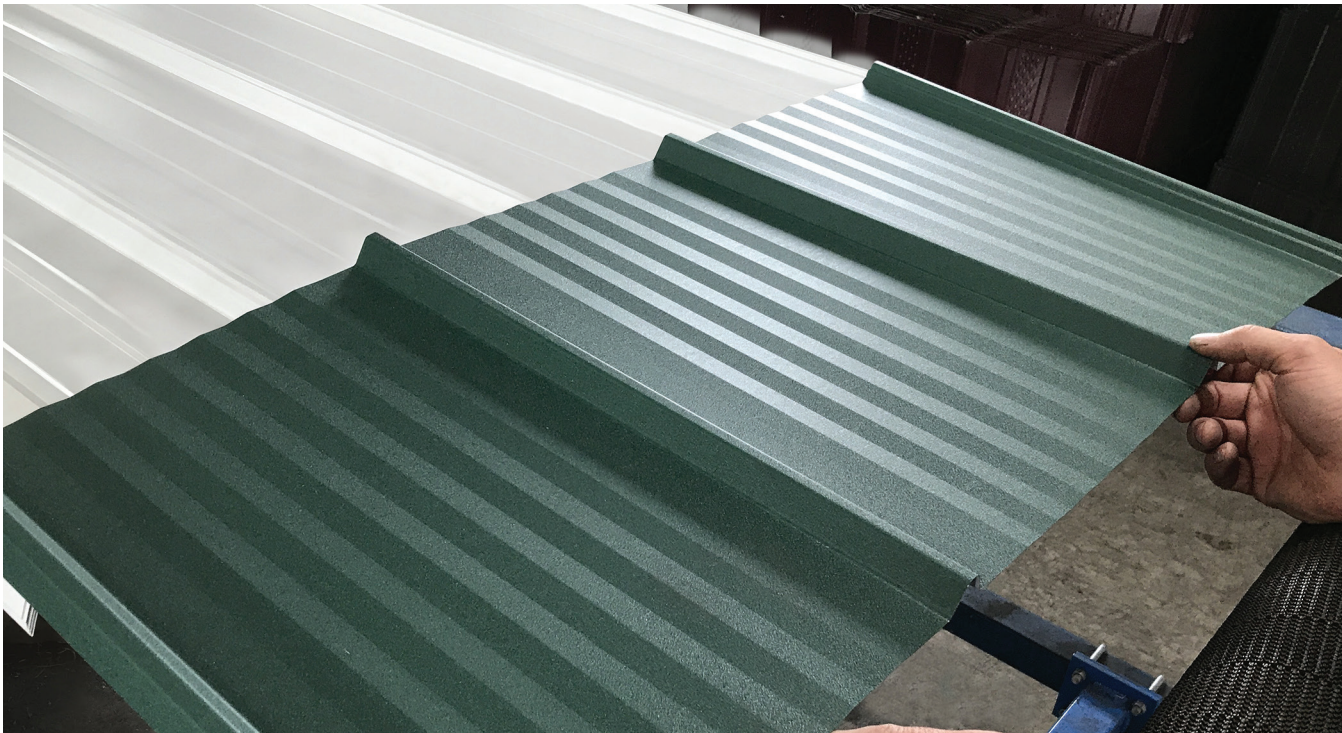

We've been
rolling metal
for 18 years.
We're here for
you through
thick and thin.

You've got choices!

THE BUCKEYE WAVE 4-RIB PANEL

Buckeye Metals specially designed this roofing and siding panel for contractors and homeowners who prefer a sleek, modern look. Admire the 4-rib design that eliminates the "barn look." Admire the competitive price—it's an economical alternative to premium standing seam options while still notching up the class.

5-RIB PANEL

An industry favorite for pole buildings, shops, ag buildings, and residential roofs—this Standard Rib's reputation is strength and durability. When stormy weather hits, relax knowing that you and your equipment is snug and dry.

PANEL SPECS

2 GAUGES

26 gauge

Most popular colors in stock

29 gauge

29 different colors in stock

Color Paradise

Do you dream of dressing your home in a daring color? Or do you love the classics? Either way, your color is here.