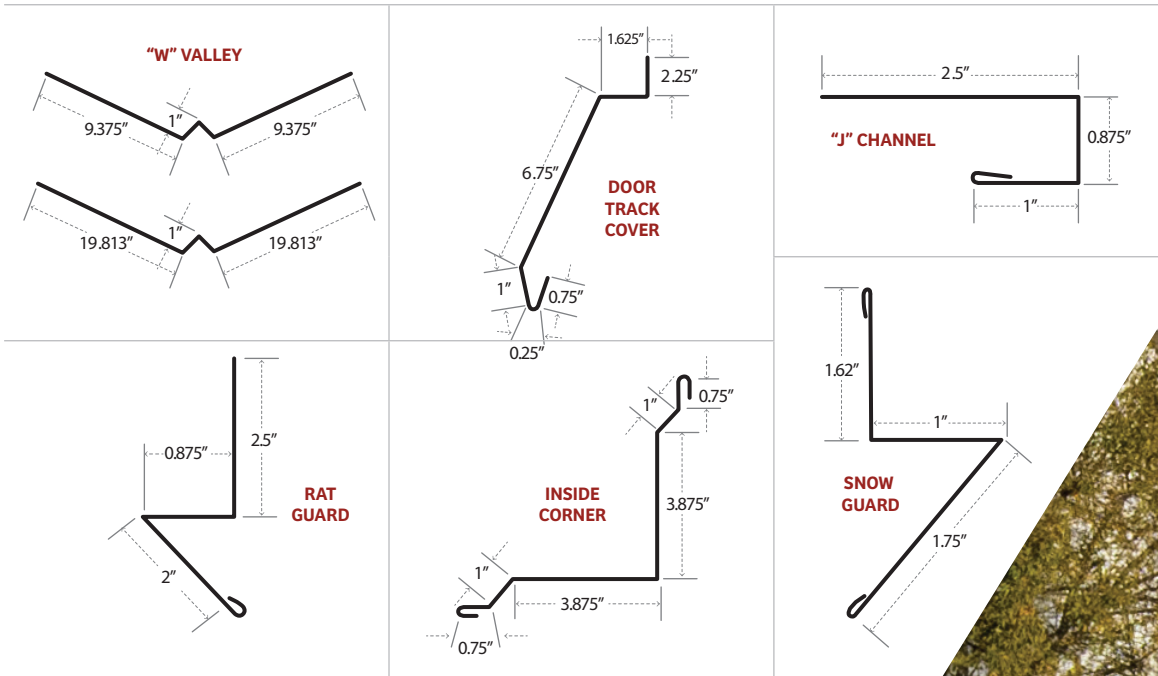

ALSO AVAILABLE IN CRINKLE FINISH *

Standard 5 Rib Panel Profile

Buckeye Wave Profile

Fasteners

Woodbinder Kwikseal MB Screws	
ZXL MB Woodbinder Screws	
Steelbinder ZXL Screws	
Steelbinder Eclipse Screws	
Steelbinder Tapping Screws	

Trim Profiles

<p>RIDGE CAP 12" & 16"</p> <p>PAINTED SIDE</p> <p>0.875" 3" 2.5"</p> <p>1" 3.5" 3.875"</p>	<p>OVERHEAD DOOR TRIM</p> <p>8.875" 2" 1"</p> <p>1"</p>	<p>OHIO SLIDING DOOR JAMB</p> <p>3.5" 2" 1"</p> <p>5.25"</p>	<p>Z-FLASHING</p> <p>1.75" 0.875" 1.5"</p>	<p>LARGE OUTSIDE CORNER</p> <p>RESIDENTIAL CORNER</p> <p>3.875" 1" 0.75" 0.75" 1" 4" 2.5" 0.75" 1"</p>
<p>END WALL & TRANSITION</p> <p>4.125" 11.375" 5.75" 6"</p>	<p>RAKE TRIM</p> <p>4" 0.5" 0.5" 3"</p>	<p>SIDE WALL</p> <p>4" 90° 4" 1" 60° 3/4"</p>	<p>EAVE TRIM</p> <p>3.875" 1.5"</p>	<p>BASE ANGLE</p> <p>2.375" 1" 0.75"</p>