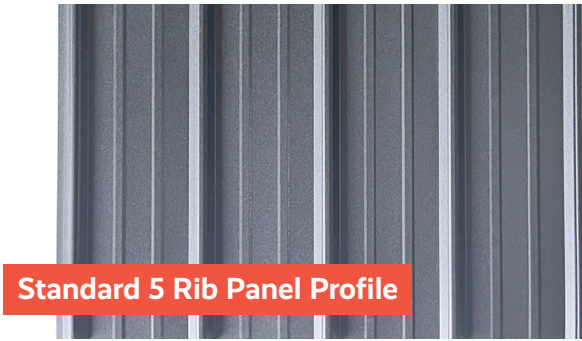

Standard 5 Rib Panel Profile