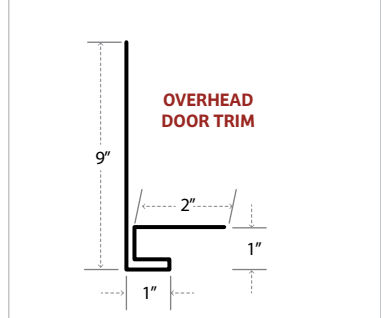

Trim Profiles