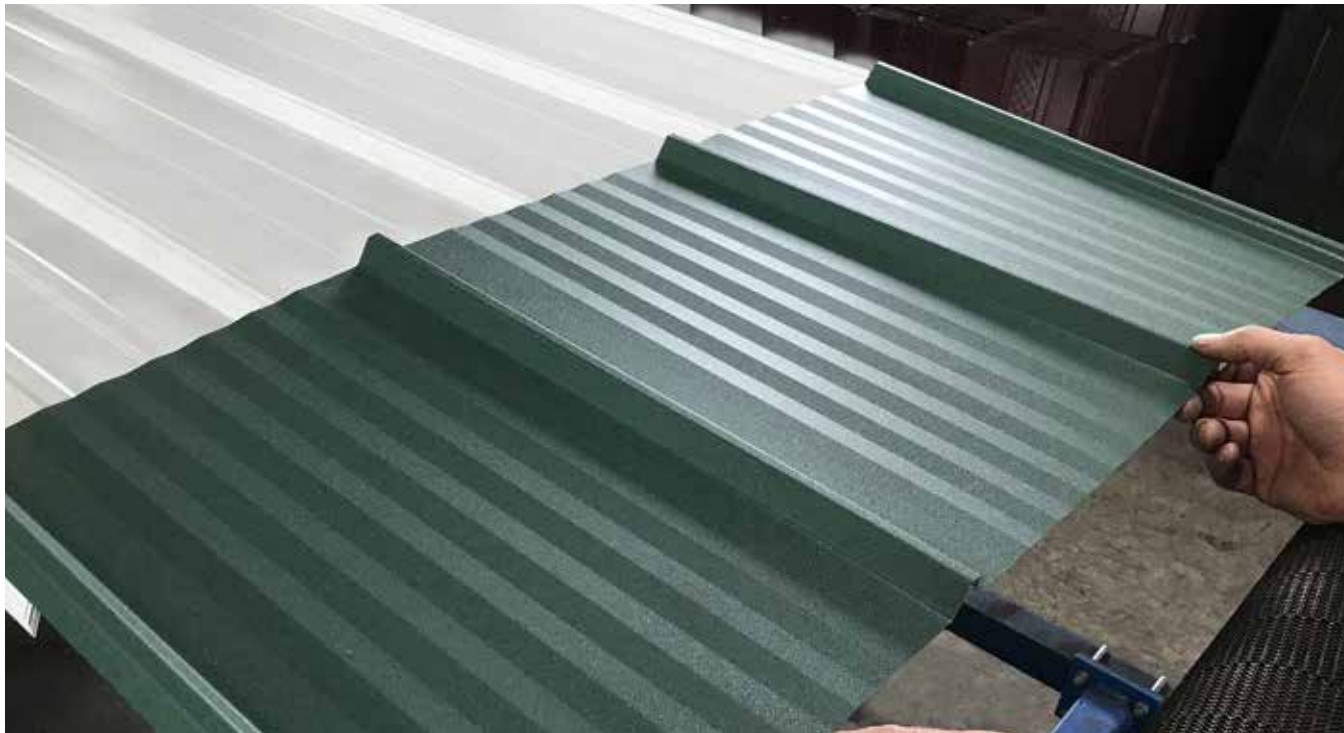

You've got choices!

THE BUCKEYE WAVE 4-RIB PANEL

Buckeye Metals specially designed this roofing and siding panel for contractors and homeowners who prefer a sleek, modern look. Admire the textured design that eliminates the "barn look." Admire the competitive price—it's an economical alternative to premium standing seam options while still notching up the class.

5-RIB PANEL

An industry favorite for pole buildings, shops, ag buildings, and residential roofs—this Standard Rib's reputation is strength and durability. When stormy weather hits, relax knowing that you and your equipment is snug and dry.

PANEL SPECS

CUSTOM TRIM / 2 GAUGES

26 gauge	29 gauge
Most popular colors in stock	29 different colors in stock