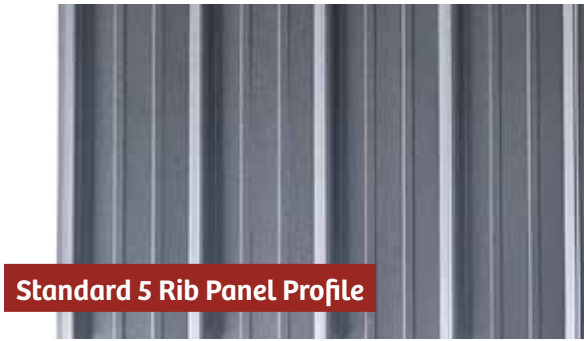

Standard 5 Rib Panel Profile