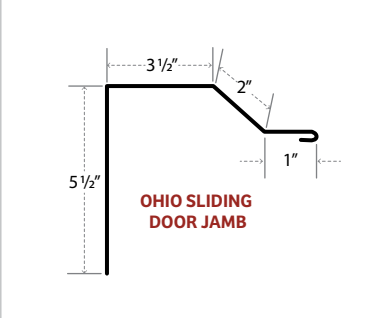

Trim Profiles