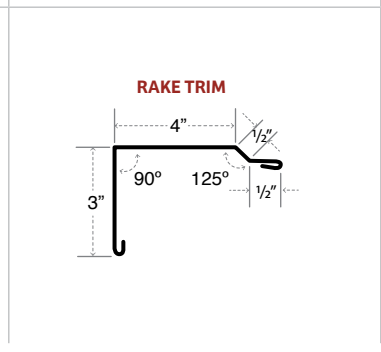

Trim Profiles