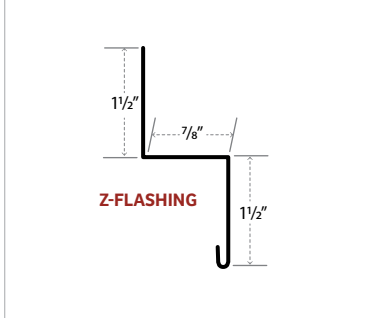

Trim Profiles