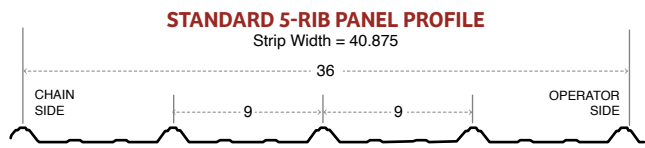

ALSO AVAILABLE IN CRINKLE FINISH 

Standard 5 Rib Panel Profile

Buckeye Wave Profile

Fasteners

Woodbinder Kwikseal MB Screws	
ZXL MB Woodbinder Screws	
Steelbinder ZXL Screws	
Steelbinder Eclipse Screws	
Steelbinder Tapping Screws	