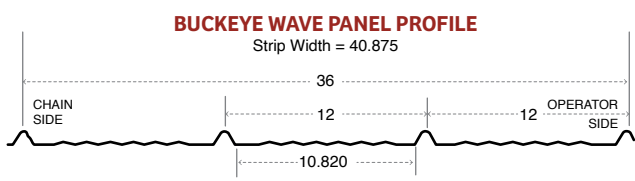

ALSO AVAILABLE IN CRINKLE FINISH 

Standard 5 Rib Panel Profile

Buckeye Wave Profile

Fasteners

Woodbinder Kwikseal MB Screws	
ZXL MB Woodbinder Screws	
Steelbinder ZXL Screws	
Steelbinder Eclipse Screws	
Steelbinder Tapping Screws	

Trim Profiles

THE ORDERING SCOOP

Small project? Order a kit to get it delivered or swing by and pick it up.

Big project? Make an appointment, and we'll bring our roll formers and accessories straight to your job. Unlimited efficiency, unending smiles.