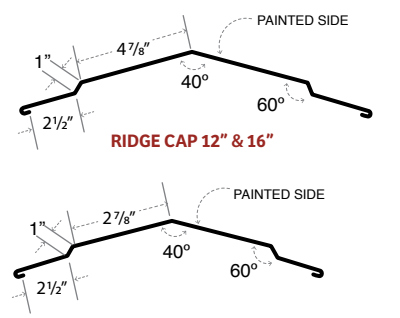

Trim Profiles